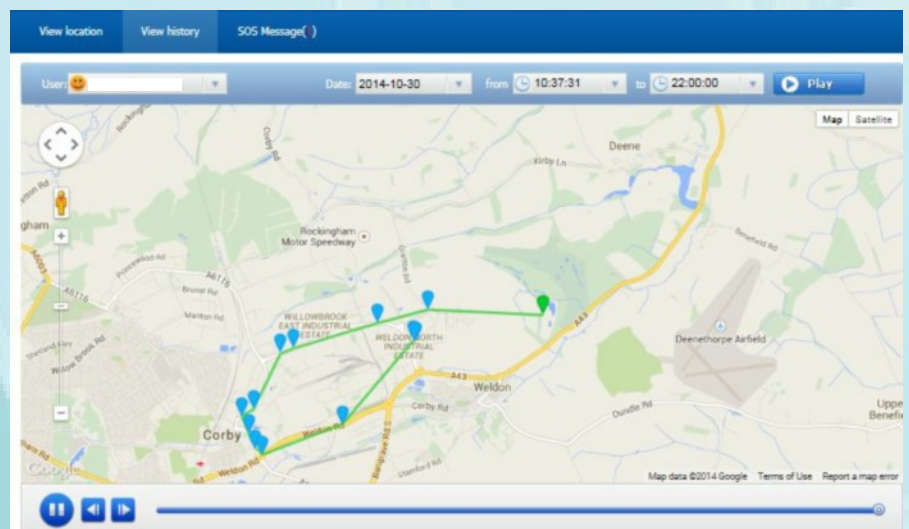

EM503B ELDERLY FRIENDLY PHONE WITH LOCATION (TRACKING) AND WANDER ALERT

FREE TRACKING WEBSITE

LOCATE CURRENT PHONE LOCATION

VIEW JOURNEY HISTORY BY TIME AND DATE

TURN THE PHONE ON/OFF

TURN WEB LOCATION ON/OFF

RECEIVE SOS TEXT AND EMAIL REPORTS

VIEW JOURNEY HISTORY

EACH BALLOON PROVIDES TIME AND LOCATION OF JOURNEY

USEFUL FOR ANALYSING A PERSON'S DAILY TRAVEL HABITS

YOU CAN VIEW JOURNEY HISTORY OVER A 12 MONTH PERIOD

VIEW BY MAP OR SATELLITE VIEW

SOS ACTIVATION LOCATION SHOWN ON MAP

GEO-FENCE AND WANDER ALERT (EXCEEDING SET ALLOWABLE TRAVEL DISTANCE) FROM POINT OF ORIGIN SHOWN ON MAP

QUICKLY TRACE A MISSING PERSON

ALSO IDEAL FOR CHILDREN AND LONE WORKERS