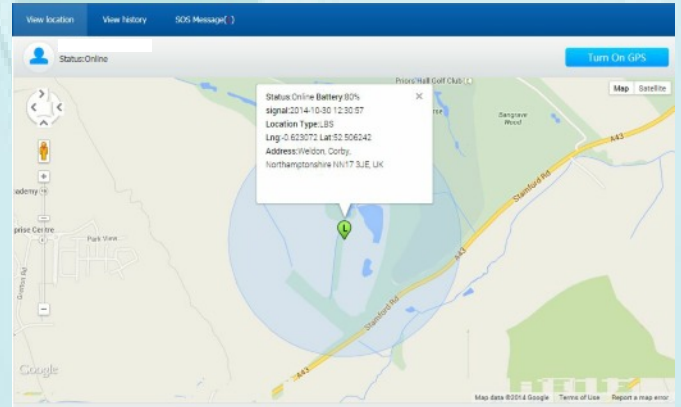

EM503B ELDERLY FRIENDLY PHONE WITH LOCATION (TRACKING) AND WANDER ALERT

FREE TRACKING WEBSITE

LOCATE CURRENT PHONE LOCATION

VIEW JOURNEY HISTORY BY TIME AND DATE

TURN THE PHONE ON/OFF

TURN WEB LOCATION ON/OFF

RECEIVE SOS TEXT AND EMAIL REPORTS

VIEW JOURNEY HISTORY

EACH BALLOON PROVIDES TIME AND LOCATION OF JOURNEY

USEFUL FOR ANALYSING A PERSON'S DAILY TRAVEL HABITS

YOU CAN VIEW JOURNEY HISTORY OVER A 12 MONTH PERIOD

VIEW BY MAP OR SATELLITE VIEW

SOS ACTIVATION LOCATION SHOWN ON MAP

GEO-FENCE AND WANDER ALERT (EXCEEDING SET ALLOWABLE TRAVEL DISTANCE) FROM POINT OF ORIGIN SHOWN ON MAP

QUICKLY TRACE A MISSING PERSON

ALSO IDEAL FOR CHILDREN AND LONE WORKERS